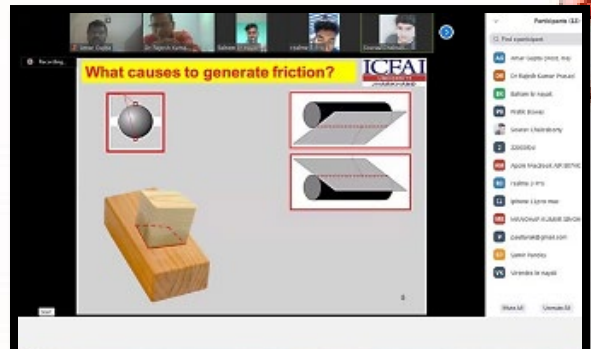

Swaadhyay thanks all the Faculty Members of ICAFI University, Jharkhand for enriching it, with 2,000+ Digital Educational Items

Digital Content for SWAADHYAY was developed by the faculty members of the ICAFI University, Jharkhand as per the curricula of its program