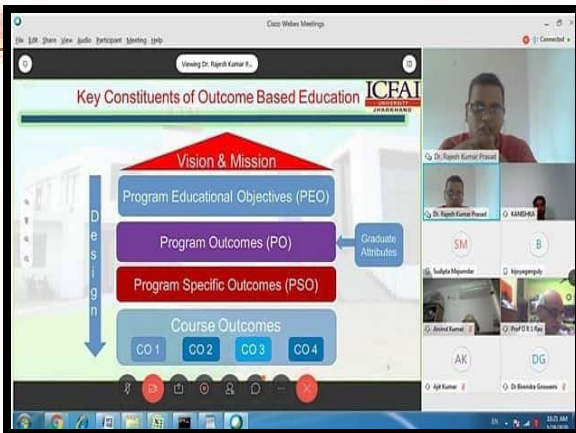

Swaadhyay thanks all the Faculty Members of ICAFI University, Jharkhand for enriching it, with 2,000+ Digital Educational Items

Digital Content for SWAADHYAY was developed by the faculty members of the ICAFI University, Jharkhand as per the curricula of its program