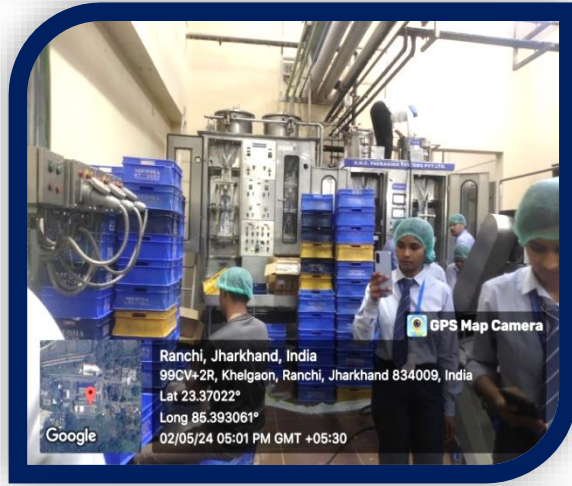

ICFAI Management School of ICFAI University Jharkhand
visited for Industrial Visit to MEDHA Dairy